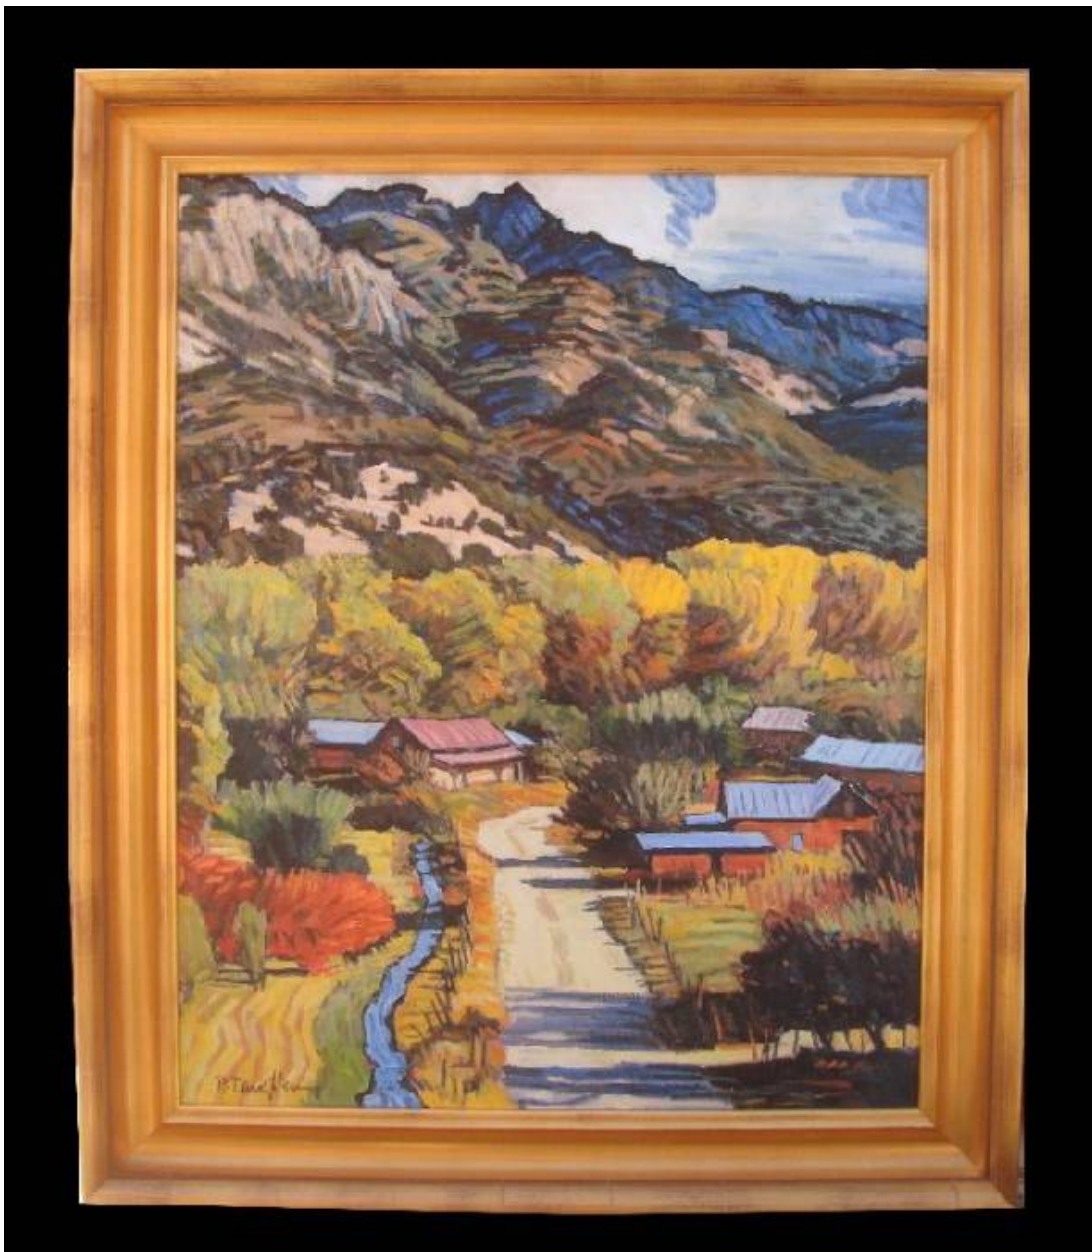

MEYER GALLERY

established 1967

Robert Daughters, *Near Embudo* (Giclee Print)
Print, 30 X 24 inches
17272